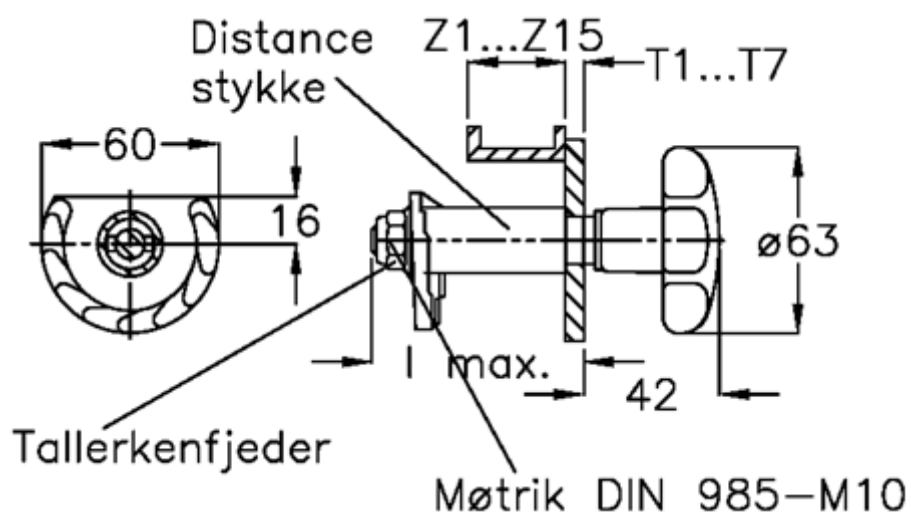

Article number: 20894705

Description: E+G Door lock  
GN 117-SG-T7-Z5

## Measures

Cam thickness = 12-21